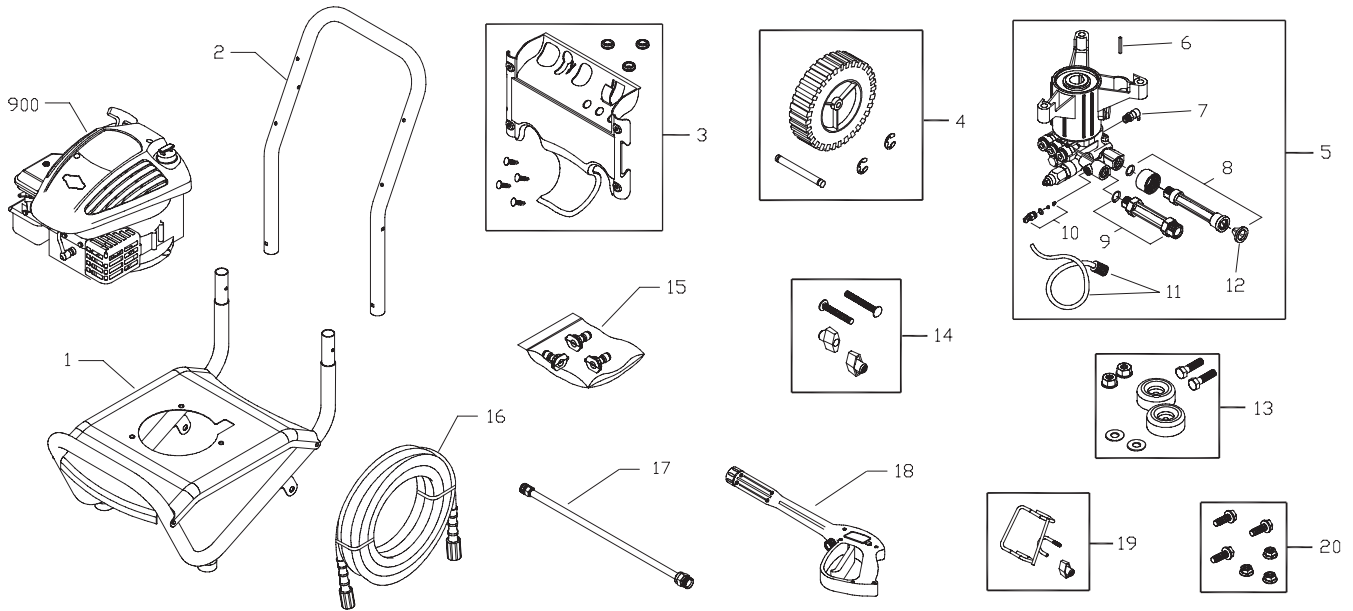

Illustrated Parts List

**Pressure Washer / Lavadora de Presión
Model / Modelo 020292-02**

**Questions? Preguntas?
Helpline - 1-888-611-6708 M-F 8-5 CT**

Troy-Bilt® is a registered trademark of MTD Products Inc and is used under license to Briggs & Stratton Power Products.
Troy-Bilt® es una marca registrada de MTD y se usa abajo licencia a Briggs & Stratton Power Products

**Briggs & Stratton Power Products Group, LLC
Jefferson, Wisconsin, U.S.A.**

Manual No. 205875A Revision - (03/11/2008)

EXPLODED VIEW AND PARTS LIST — MAIN UNIT

Item	Part #	Description	Item	Part #	Description
1	201560GS	BASE, w/Mounts	16	196006GS	HOSE
2	P199110GS	HANDLE	17	200595GS	EXTENSION
3	201370GS	KIT, Billboard w/Decals & Clips	18	204627GS	GUN
	195964GS	Clips, Tree	19	201661GS	KIT, Gun Holder
	30809GS	Grommet	20	200199GS	KIT, Pump Mounting Hardware
4	200730GS	KIT, Wheel	900	§	ENGINE
	192050GS	E-Ring			
	192006GS	Axle			
5	200303GS	ASSY, Pump	Parts Not Illustrated		
6	23139GS	Key	205875GS	205875GS	MANUAL, Operator's
7	194298GS	Valve, Thermal Relief	194256GS	194256GS	KIT, Tag/Warning, Service
8	201496GS	Kit, Water Inlet	794693	794693	DECAL, Warning
9	201497GS	Kit, Outlet	793973	793973	ASSY, Shroud/Label
10	192914GS	Kit, Hose Tail	201973GS	201973GS	DECAL, Shroud
11	189971GS	Kit, Chemical Hose	BB3061BGS	BB3061BGS	OIL BOTTLE
12	B2384GS	Filter, Inlet	87815GS	87815GS	GOGGLES
13	192310GS	KIT, Vibration Mount			
14	B2203GS	KIT, Handle Connector	Optional Accessories		
15	201324GS	KIT, Nozzle	6048	6048	KIT, O-Ring
	198841GS	Nozzle, Soap	6039	6039	PUMP SAVER
	195983AEGS	Nozzle, QC, Red			
	195983QGS	Nozzle, QC, Green			